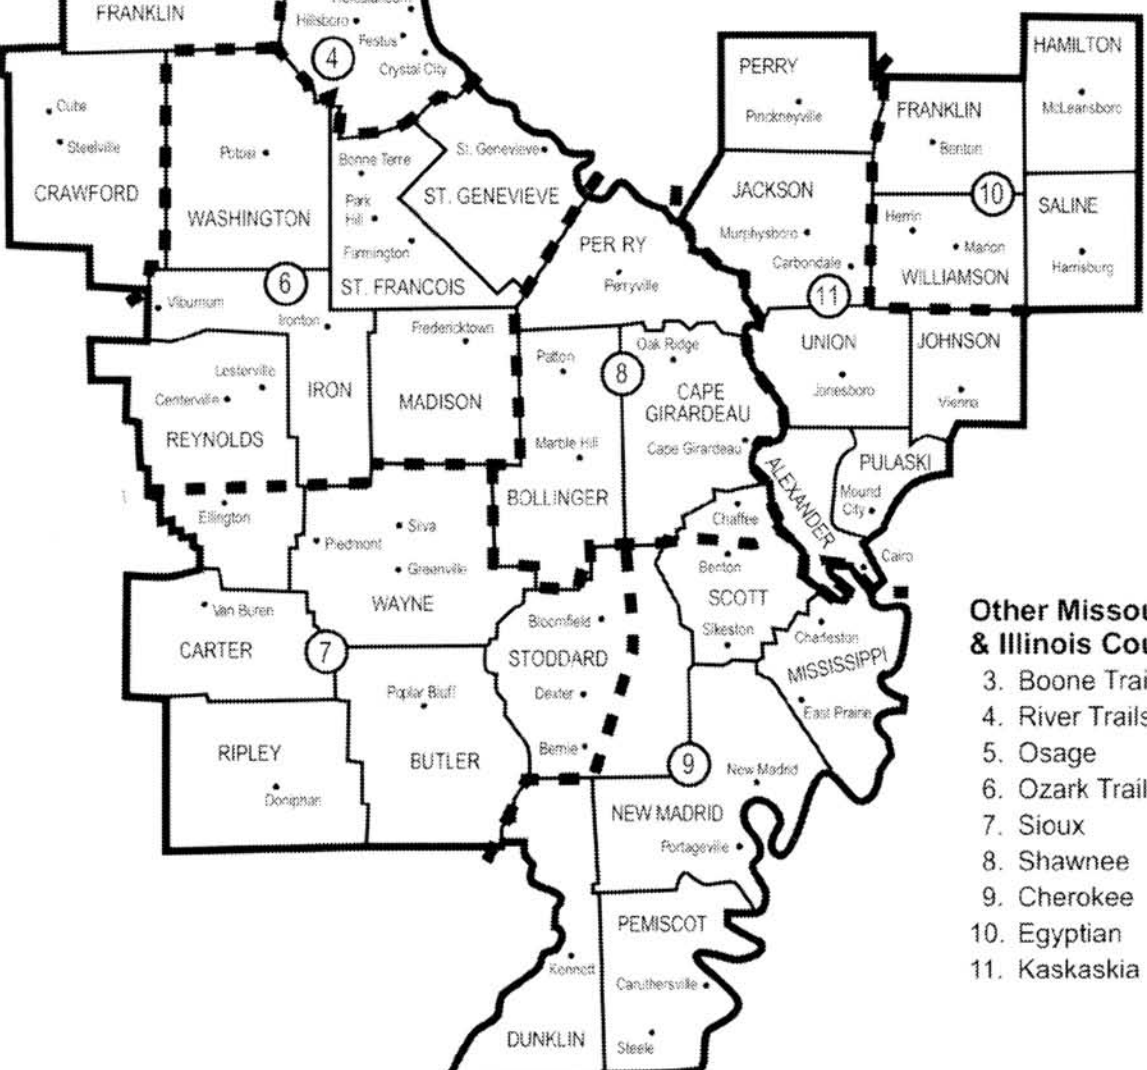

St. Louis City and County

1. city:	2. county:	
Grand Towers	Gravois Trail	North Star
Thunderbird	New Horizons	Pathfinder

- Other Missouri & Illinois Counties**
- 3. Boone Trails
 - 4. River Trails
 - 5. Osage
 - 6. Ozark Trailblazers
 - 7. Sioux
 - 8. Shawnee
 - 9. Cherokee
 - 10. Egyptian
 - 11. Kaskaskia