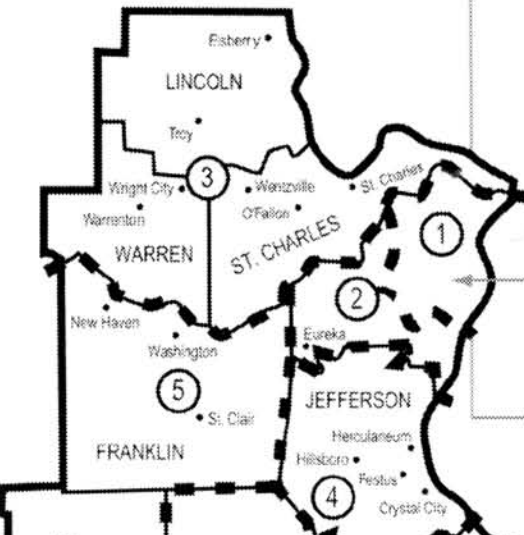

St. Louis City and County

1. city:	2. county:	
Grand Towers	Gravois Trail	North Star
Thunderbird	New Horizons	Pathfinder

- Other Missouri & Illinois Counties**
- 3. Boone Trails
 - 4. River Trails
 - 5. Osage
 - 6. Ozark Trailblazers
 - 7. Sioux
 - 8. Shawnee
 - 9. Cherokee
 - 10. Egyptian
 - 11. Kaskaskia